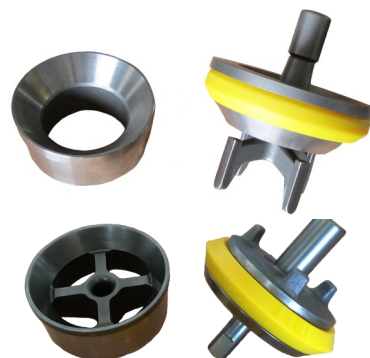

SUNNDA CORPORATION

Mud Pump Expendables

High Chrome Sleeve Liners

Ceramic Zirconia Liners

Urethane Bonded Pistons

Replaceable Rubber Pistons

Fluid End Modules

Valves & Seats