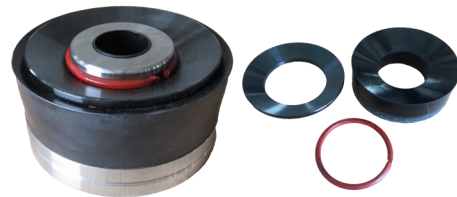

SUNNDA CORPORATION

Mud Pump Expendables

High Chrome Sleeve Liners

Ceramic Zirconia Liners

Urethane Bonded Pistons

Replaceable Rubber Pistons

Fluid End Modules

Valves & Seats