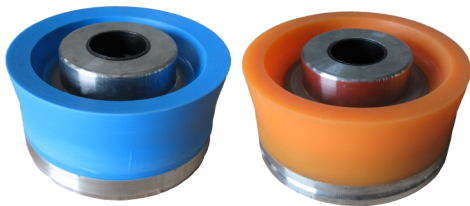

SUNNDA CORPORATION

Mud Pump Expendables

High Chrome Sleeve Liners

Ceramic Zirconia Liners

Urethane Bonded Pistons

Replaceable Rubber Pistons

Fluid End Modules

Valves & Seats