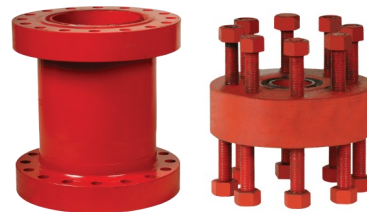

SUNNDA CORPORATION

Pressure Control Equipment

Shaffer & Hydril Style Annular BOPs

Cameron Type U Style Ram BOPs

Shaffer LWS Style Ram BOPs

Drilling, Spacer Spools & DSAs

Packing Elements

Ram Blocks