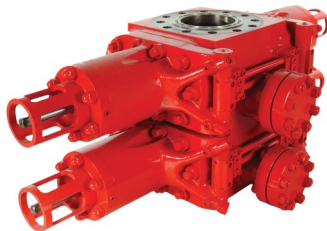

SUNNDA CORPORATION

Pressure Control Equipment

Shaffer & Hydril Style Annular BOPs

Cameron Type U Style Ram BOPs

Shaffer LWS Style Ram BOPs

Drilling, Spacer Spools & DSAs

Packing Elements

Ram Blocks