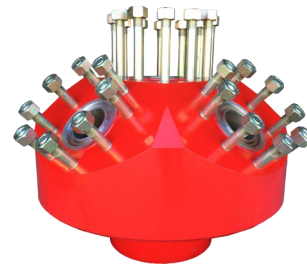

## API-6A & Frac Products

FLS/FC BSO Gate Valves 4-1/16" - 7-/16"

FLS/FC Hydraulic Gate Valves 2-1/16" - 7-/16"

FC/FLS Gate Valves 1-13/16" - 5-1/8"

Goat Heads 4-1/16" - 7-/16"

Flanges

Valve Parts